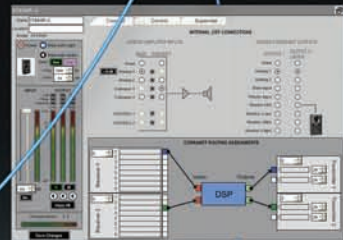

Automated addressing, drag 'n' drop signal routing

Control