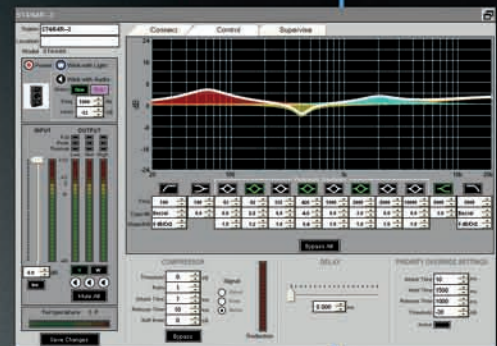

# Exceptional Just Got **RHAON** Better

SG81-2R

Connect

*Automated addressing, drag'n'drop signal routing*

Control

*8-band fully parametric EQ, dynamics, delay & more*

Supervise

*Operator alerts via e-mail/text, fault logging, passwords*

Today's acoustical problems demand intelligent solutions – to resolve those unexpected challenges, we developed RHAON. With a single ethernet cable, RHAON connects to 64 CobraNet channels, giving you Maximum Control of every networked loudspeaker.