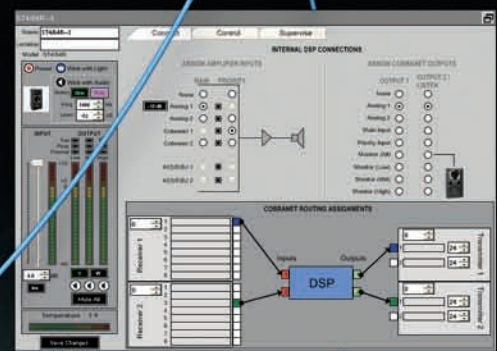

# Exceptional Just Got **RHAON** Better

SG81-2R

Connect

*Automated addressing, drag'n'drop signal routing*

Control

*8-band fully parametric EQ, dynamics, delay & more*

Supervise

*Operator alerts via e-mail/text, fault logging, passwords*

Today's acoustical problems demand intelligent solutions – to resolve those unexpected challenges, we developed RHAON. With a single ethernet cable, RHAON connects to 64 CobraNet channels, giving you Maximum Control of every networked loudspeaker.